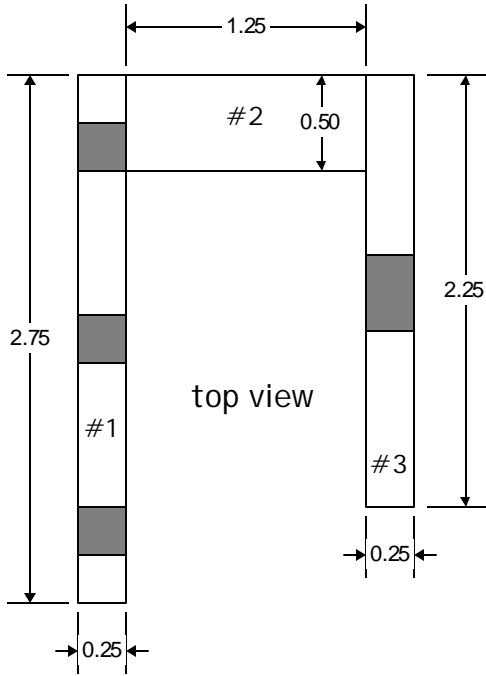

SS #670 remote oil filter bracket
Craig Leres
http://www.xse.com/leres/ss/
March 9, 2002

remote filter mount

driver's side
frame rail